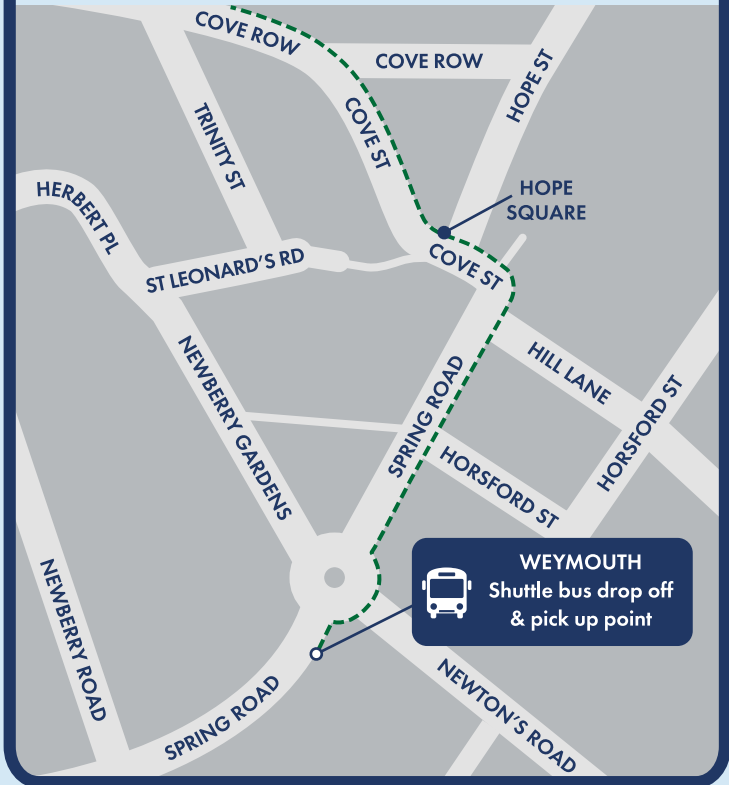

PORTLAND PORT Shuttle Bus Service Details

with map of Weymouth town centre

Portland Port Shuttle Bus service

The journey to and from Weymouth takes approximately 15 minutes each way

--- Walking route to town from shuttle bus drop off point

Tel: +44 (0)1305 824044 | www.portland-port.co.uk

Welcome to Portland Port!

Portland Port is located on the Isle and Royal Manor of Portland, at the heart of the Jurassic Coast, a UNESCO world heritage site renowned for its breath-taking beauty and its incredible historical heritage.

We hope you find this map useful and have a wonderful time exploring the local area.

The Portland Port Shuttle bus drops off and picks up from three convenient locations