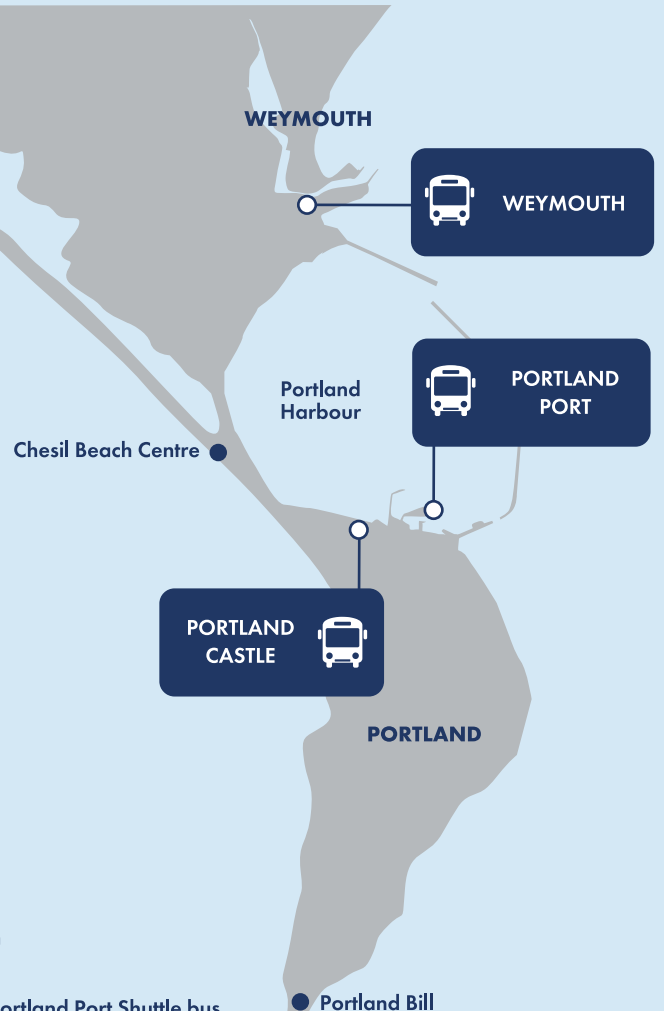

PORTLAND PORT Shuttle Bus Service Details

with map of Weymouth town centre

Portland Port Shuttle Bus service

The journey to and from Weymouth takes approximately 15 minutes each way

--- Walking route to town from shuttle bus drop off point

Tel: +44 (0)1305 824044 | www.portland-port.co.uk

Welcome to Portland Port!

Portland Port is located on the Isle and Royal Manor of Portland, at the heart of the Jurassic Coast, a UNESCO world heritage site renowned for its breath-taking beauty and its incredible historical heritage.

We hope you find this map useful and have a wonderful time exploring the local area.

The Portland Port Shuttle bus drops off and picks up from three convenient locations